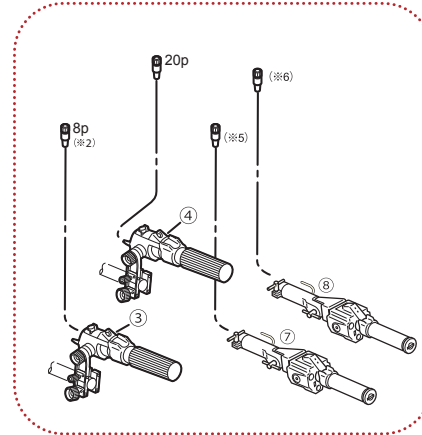

* Among compatible 2/3-inch 4K broadcast lenses available as of August 25th, 2015.

4K UHDxs CJ12eX4.3B WIDE-ANGLE LENS

PRODUCT NAME: CJ12eX4.3B

SPECIFICATIONS

BUILT-IN EXTENDER	1.0x	2.0x
FOCAL LENGTH	4.3-52mm	8.6-104mm
ZOOM RATIO	12x	
MAXIMUM RELATIVE APERTURE	1:1.8 at 4.3-40mm 1:2.4 at 52mm	1:3.6 at 8.6-80mm 1:4.8 at 104mm
ANGULAR FIELD OF VIEW	96.3° x 64.2° at 4.3mm 10.5° x 5.9° at 52mm	58.3° x 34.9° at 8.6mm 5.3° x 3.0° at 104mm
M.O.D.	0.3m	
OBJECT DIMENSIONS AT M.O.D.	76.4 x 43.0cm at 4.3mm 6.0 x 3.4cm at 52mm	38.2 x 21.5cm at 8.6mm 3.0 x 1.7cm at 104mm
APPROX. SIZE (W x H x L)	6.4 x 4.3 x 9.8 in (163.5 x 108 x 247.8mm)	
APPROX. MASS	4.63 lbs (2.1kg)	

DIMENSIONS

RECOMMENDED LENS SYSTEM / ACCESSORIES

UHDxs

Focus Servo Controllers (For IASE Lenses)

Zoom Servo Controllers

#	Unit	Description
①	FPD-400*4	Focus Positional Demand
②	FPD-400D	Focus Positional Demand
③	ZSD-300M	Zoom Servo Demand
④	ZSD-300D	Zoom Servo Demand
⑤	FDJ-D02	Digital Focus Demand
⑥	FDJ-P01	Digital Focus Demand
⑦	ZDJ-D02	Digital Zoom Demand
⑧	ZDJ-P01	Digital Zoom Demand

- (※1) CC-2006 conversion cable is necessary to connect between IASE Digital Drive Lens and FPD-400.
- (※2) CC-2008 conversion cable is necessary to connect between New Digital Drive Lens and ZSD-300M.
- (※3) For the optical accessories, the 127mm diameter P0.75 filters are applicable. The filters are to be attached to the threaded hood unit. (UV/Clear/Cross/Snow Cross/Sunny Cross/Polarized Light/Softon/ ND8)
- (※4) FPD-400 is not available from Canon stock.
- (※5) BDC-11 conversion cable is necessary to connect between New Digital Drive Lens and ZDJ-D02/FDJ-D02
- (※6) BDC-21 conversion cable is necessary to connect between New Digital Drive Lens and ZDJ-P01/FDJ-P01