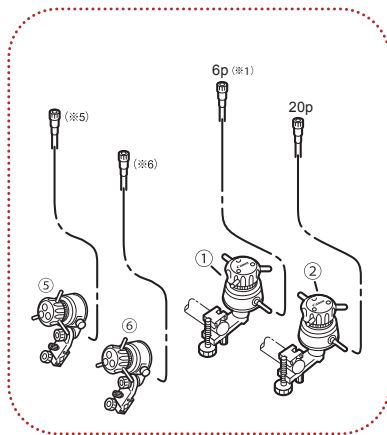

* Among compatible 2/3-inch 4K broadcast lenses available as of August 25th, 2015.

4K UHDxs CJ12eX4.3B WIDE-ANGLE LENS

PRODUCT NAME: CJ12eX4.3B

SPECIFICATIONS

BUILT-IN EXTENDER	1.0x	2.0x
FOCAL LENGTH	4.3-52mm	8.6-104mm
ZOOM RATIO	12x	
MAXIMUM RELATIVE APERTURE	1:1.8 at 4.3-40mm 1:2.4 at 52mm	1:3.6 at 8.6-80mm 1:4.8 at 104mm
ANGULAR FIELD OF VIEW	96.3° x 64.2° at 4.3mm 10.5° x 5.9° at 52mm	58.3° x 34.9° at 8.6mm 5.3° x 3.0° at 104mm
M.O.D.	0.3m	
OBJECT DIMENSIONS AT M.O.D.	76.4 x 43.0cm at 4.3mm 6.0 x 3.4cm at 52mm	38.2 x 21.5cm at 8.6mm 3.0 x 1.7cm at 104mm
APPROX. SIZE (W x H x L)	6.4 x 4.3 x 9.8 in (163.5 x 108 x 247.8mm)	
APPROX. MASS	4.63 lbs (2.1kg)	

DIMENSIONS

RECOMMENDED LENS SYSTEM / ACCESSORIES

UHDxs

Focus Servo Controllers (For IASE Lenses)

Zoom Servo Controllers

#	Unit	Description
①	FPD-400*4	Focus Positional Demand
②	FPD-400D	Focus Positional Demand
③	ZSD-300M	Zoom Servo Demand
④	ZSD-300D	Zoom Servo Demand
⑤	FDJ-D02	Digital Focus Demand
⑥	FDJ-P01	Digital Focus Demand
⑦	ZDJ-D02	Digital Zoom Demand
⑧	ZDJ-P01	Digital Zoom Demand

- (※1) CC-2006 conversion cable is necessary to connect between IASE Digital Drive Lens and FPD-400.
- (※2) CC-2008 conversion cable is necessary to connect between New Digital Drive Lens and ZSD-300M.
- (※3) For the optical accessories, the 127mm diameter P0.75 filters are applicable. The filters are to be attached to the threaded hood unit. (UV/Clear/Cross/Snow Cross/Sunny Cross/Polarized Light/Softon/ ND8)
- (※4) FPD-400 is not available from Canon stock.
- (※5) BDC-11 conversion cable is necessary to connect between New Digital Drive Lens and ZDJ-D02/FDJ-D02
- (※6) BDC-21 conversion cable is necessary to connect between New Digital Drive Lens and ZDJ-P01/FDJ-P01