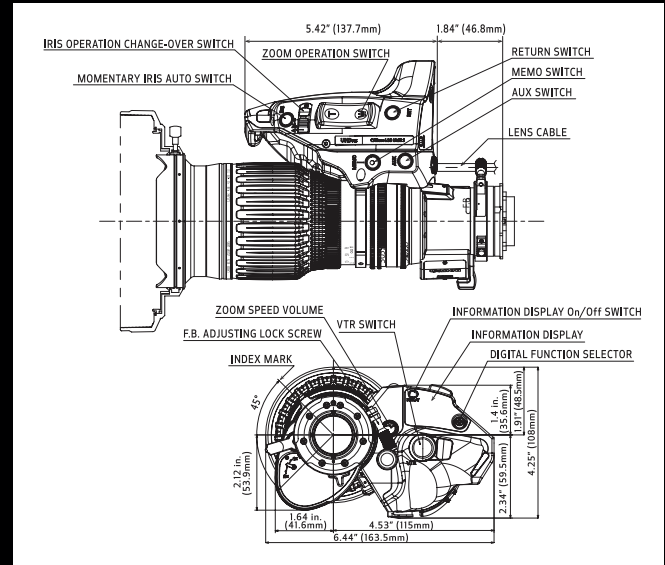

* Among compatible 2/3-inch 4K broadcast lenses available as of August 25th, 2015.

4K UHDxs CJ12eX4.3B WIDE-ANGLE LENS

PRODUCT NAME: CJ12eX4.3B

SPECIFICATIONS

BUILT-IN EXTENDER	1.0x	2.0x
FOCAL LENGTH	4.3-52mm	8.6-104mm
ZOOM RATIO	12x	
MAXIMUM RELATIVE APERTURE	1:1.8 at 4.3-40mm 1:2.4 at 52mm	1:3.6 at 8.6-80mm 1:4.8 at 104mm
ANGULAR FIELD OF VIEW	96.3° x 64.2° at 4.3mm 10.5° x 5.9° at 52mm	58.3° x 34.9° at 8.6mm 5.3° x 3.0° at 104mm
M.O.D.	0.3m	
OBJECT DIMENSIONS AT M.O.D.	76.4 x 43.0cm at 4.3mm 6.0 x 3.4cm at 52mm	38.2 x 21.5cm at 8.6mm 3.0 x 1.7cm at 104mm
APPROX. SIZE (W x H x L)	6.4 x 4.3 x 9.8 in (163.5 x 108 x 247.8mm)	
APPROX. MASS	4.63 lbs (2.1kg)	

DIMENSIONS

RECOMMENDED LENS SYSTEM / ACCESSORIES

UHDxs

Focus Servo Controllers (For IASE Lenses)

Zoom Servo Controllers

#	Unit	Description
①	FPD-400*4	Focus Positional Demand
②	FPD-400D	Focus Positional Demand
③	ZSD-300M	Zoom Servo Demand
④	ZSD-300D	Zoom Servo Demand
⑤	FDJ-D02	Digital Focus Demand
⑥	FDJ-P01	Digital Focus Demand
⑦	ZDJ-D02	Digital Zoom Demand
⑧	ZDJ-P01	Digital Zoom Demand